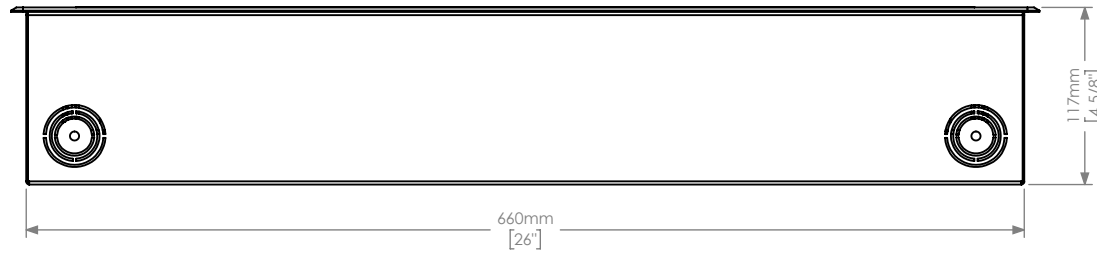

Description : PARADE LB2 RECESSED

Code : AL5280

Scale : 1:5

SHEET 1 OF 2

Revision : 01

DIMENSIONS ARE IN MILLIMETERS [BRACKETED DIMENSIONS ARE IN INCHES]

GRIVEN 

<http://www.griven.com>

Description : PARADE LB2 RECESSED

Code : AL5280 + AL5086

Scale : 1:5

SHEET 2 OF 2

Revision : 01

DIMENSIONS ARE IN MILLIMETERS [BRACKETED DIMENSIONS ARE IN INCHES]

GRIVEN 

<http://www.griven.com>