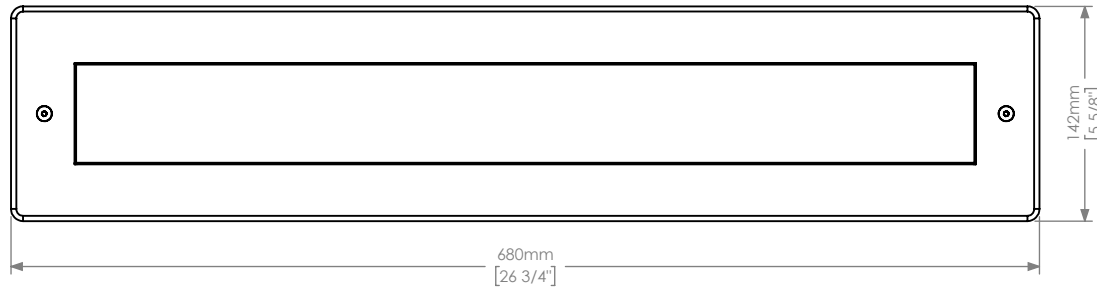

Description : PARADE LB2 RECESSED

Code : AL5280

Scale : 1:5

SHEET 1 OF 2

Revision : 01

DIMENSIONS ARE IN MILLIMETERS [BRACKETED DIMENSIONS ARE IN INCHES]

GRIVEN 

<http://www.griven.com>

Description : PARADE LB2 RECESSED

Code : AL5280 + AL5086

Scale : 1:5

SHEET 2 OF 2

Revision : 01

DIMENSIONS ARE IN MILLIMETERS [BRACKETED DIMENSIONS ARE IN INCHES]

GRIVEN 

<http://www.griven.com>