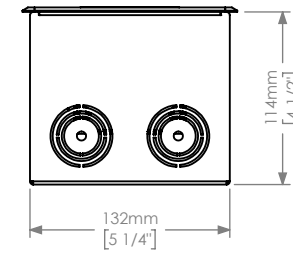

Description : PARADE LB2 RECESSED

Code : AL5280

Scale : 1:5

SHEET 1 OF 2

Revision : 01

DIMENSIONS ARE IN MILLIMETERS [BRACKETED DIMENSIONS ARE IN INCHES]

GRIVEN 

<http://www.griven.com>

Description : PARADE LB2 RECESSED

Code : AL5280 + AL5086

Scale : 1:5

SHEET 2 OF 2

Revision : 01

DIMENSIONS ARE IN MILLIMETERS [BRACKETED DIMENSIONS ARE IN INCHES]

GRIVEN 

<http://www.griven.com>